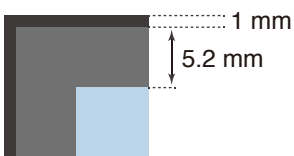

24.1" and 23.8" Ultra Slim Monitors

FlexScan® EV2456

FlexScan® EV2451

The energy efficient monitors that are nice to look at and even better to use.

Ultra-Thin Bezels on All Four Sides

The EV2456 and EV2451 feature 1 mm ultra-slim bezels on the sides and top with black borders of 5.2 and 4.3 mm, respectively. Electrostatic switches are placed on the front of the monitor for easy adjustment of monitor settings. Furthermore the bezels are flush with the screen surface, making a completely flat screen perfect for multi-monitor configurations.

■ Bezel Size

EV2456: 6.2 mm
(Bezel 1 mm + 5.2 mm black border)

EV2451: 5.3 mm
(Bezel 1 mm + 4.3 mm black border)

New Stand Design

The EV2456 and EV2451 come with our latest stand design that features multiple adjustment options. It also saves space on the desk with a more centralized design, and a base 43 mm less in diameter than previous stands.