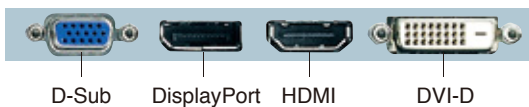

24.1" and 23.8" Ultra Slim Monitors

FlexScan® EV2456

FlexScan® EV2451

The energy efficient monitors that are nice to look at and even better to use.

Ultra-Thin Bezels on All Four Sides

The EV2456 and EV2451 feature 1 mm ultra-slim bezels on the sides and top with black borders of 5.2 and 4.3 mm, respectively. Electrostatic switches are placed on the front of the monitor for easy adjustment of monitor settings. Furthermore the bezels are flush with the screen surface, making a completely flat screen perfect for multi-monitor configurations.

■ Bezel Size

EV2456: 6.2 mm
(Bezel 1 mm + 5.2 mm black border)

EV2451: 5.3 mm
(Bezel 1 mm + 4.3 mm black border)

New Stand Design

The EV2456 and EV2451 come with our latest stand design that features multiple adjustment options. It also saves space on the desk with a more centralized design, and a base 43 mm less in diameter than previous stands.

Height Adjustment

Rotation

Tilt

Swivel

Multiple Inputs

Screen InStyle

EIZO's Screen InStyle is a newly developed software that allows you to easily manage monitor settings such as power, color, brightness and gamma by using your mouse instead of monitor control buttons. But what makes Screen InStyle truly unique is that it allows you to manage multiple connected monitors from the one place – meaning that settings placed on one monitor will automatically be set to all connected monitors.

EIZO Monitor Configuration for Administrators

EIZO Monitor Configurator lets system administrators control the settings of all FlexScan EV monitors with a USB connection. The settings of one monitor can be saved as an xml file and applied to other monitors via USB or office network.