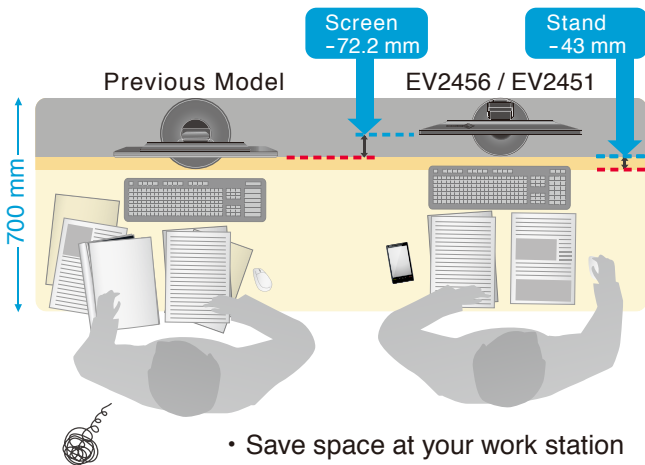

Height Adjustment

Rotation

Tilt

Swivel

Multiple Inputs

Screen InStyle

EIZO's Screen InStyle is a newly developed software that allows you to easily manage monitor settings such as power, color, brightness and gamma by using your mouse instead of monitor control buttons. But what makes Screen InStyle truly unique is that it allows you to manage multiple connected monitors from the one place – meaning that settings placed on one monitor will automatically be set to all connected monitors.