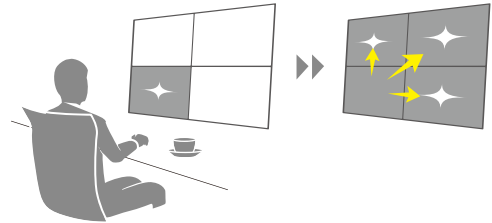

Height Adjustment

Rotation

Tilt

Swivel

Multiple Inputs

Screen InStyle

EIZO's Screen InStyle is a newly developed software that allows you to easily manage monitor settings such as power, color, brightness and gamma by using your mouse instead of monitor control buttons. But what makes Screen InStyle truly unique is that it allows you to manage multiple connected monitors from the one place – meaning that settings placed on one monitor will automatically be set to all connected monitors.

EIZO Monitor Configuration for Administrators

EIZO Monitor Configurator lets system administrators control the settings of all FlexScan EV monitors with a USB connection. The settings of one monitor can be saved as an xml file and applied to other monitors via USB or office network.