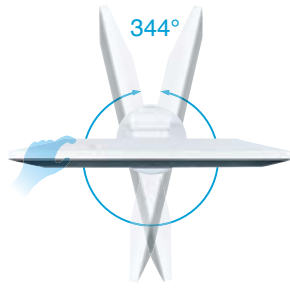

New Stand Design

The EV2456 and EV2451 come with our latest stand design that features multiple adjustment options. It also saves space on the desk with a more centralized design, and a base 43 mm less in diameter than previous stands.

Swivel

Multiple Inputs

Screen InStyle

EIZO's Screen InStyle is a newly developed software that allows you to easily manage monitor settings such as power, color, brightness and gamma by using your mouse instead of monitor control buttons. But what makes Screen InStyle truly unique is that it allows you to manage multiple connected monitors from the one place – meaning that settings placed on one monitor will automatically be set to all connected monitors.

EIZO Monitor Configuration for Administrators

EIZO Monitor Configurator lets system administrators control the settings of all FlexScan EV monitors with a USB connection. The settings of one monitor can be saved as an xml file and applied to other monitors via USB or office network.

Auto Brightness Control

To prevent eye fatigue, a brightness sensor called Auto EcoView detects the changes in the ambient brightness that occurs throughout the day and automatically adjusts the screen to the ideal brightness level.

1% - 100% Brightness Range

In a dimly-lit work environment, a monitor with low brightness settings is more comfortable to use. With its LED backlight, the monitor is adjustable to 1 cd/m² which is less than 1% of the maximum.