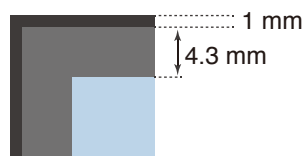

24.1" and 23.8" Ultra Slim Monitors

FlexScan® EV2456

FlexScan® EV2451

The energy efficient monitors that are nice to look at and even better to use.

Ultra-Thin Bezels on All Four Sides

The EV2456 and EV2451 feature 1 mm ultra-slim bezels on the sides and top with black borders of 5.2 and 4.3 mm, respectively. Electrostatic switches are placed on the front of the monitor for easy adjustment of monitor settings. Furthermore the bezels are flush with the screen surface, making a completely flat screen perfect for multi-monitor configurations.

■ Bezel Size

EV2456: 6.2 mm
(Bezel 1 mm + 5.2 mm black border)

EV2451: 5.3 mm
(Bezel 1 mm + 4.3 mm black border)

New Stand Design

The EV2456 and EV2451 come with our latest stand design that features multiple adjustment options. It also saves space on the desk with a more centralized design, and a base 43 mm less in diameter than previous stands.