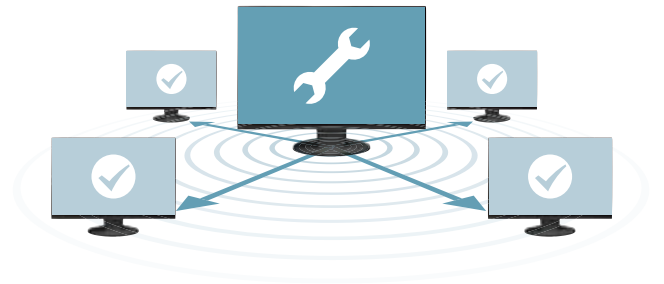

Height Adjustment

Rotation

Tilt

Swivel

Multiple Inputs

Screen InStyle

EIZO's Screen InStyle is a newly developed software that allows you to easily manage monitor settings such as power, color, brightness and gamma by using your mouse instead of monitor control buttons. But what makes Screen InStyle truly unique is that it allows you to manage multiple connected monitors from the one place – meaning that settings placed on one monitor will automatically be set to all connected monitors.

EIZO Monitor Configuration for Administrators

EIZO Monitor Configurator lets system administrators control the settings of all FlexScan EV monitors with a USB connection. The settings of one monitor can be saved as an xml file and applied to other monitors via USB or office network.

Auto Brightness Control

To prevent eye fatigue, a brightness sensor called Auto EcoView detects the changes in the ambient brightness that occurs throughout the day and automatically adjusts the screen to the ideal brightness level.